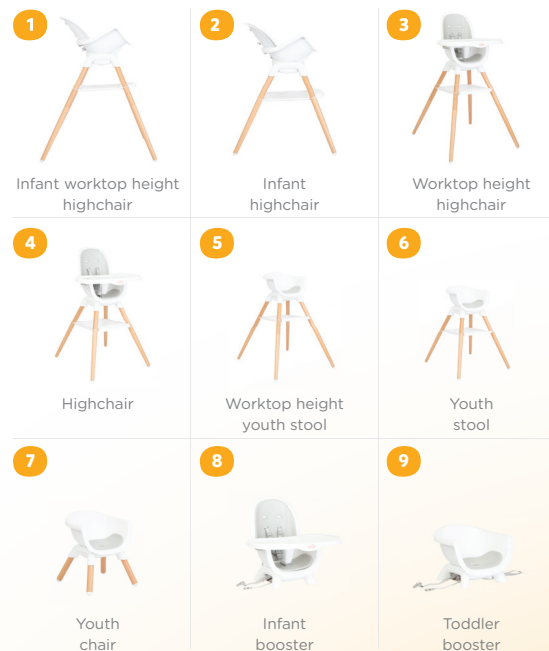

chestnut™

multi-mode highchair

Elevate every mealtime, playtime, and activity from birth to 6 years thanks to chestnut's 9 different modes.

Modes

- 9 modes of use including but not limited to: infant mode in traditional and counter heights, youth chair, and portable booster modes.
- Multi-position recline allows newborn chair to cradle baby comfortably
- Adjustable legs easily bring baby to countertop height
- Booster mode securely attaches to dining chair with included straps
- Removable seat back to customise comfort as your little one heads to toddler stage

Comfort

- 4 position recline from highchair to toddler chair
- SoftTouch 5-point harness keeps them safe and secure
- Sleek design with European beechwood legs

Convenience

- 3 different height positions make it easy to adapt your baby's highchair to match every growth spurt, kitchen counter, and dining table
- 3 position adjustable tray means you'll always have the perfect position for every activity
- One-hand buckle release
- Removable, wipeable seat pads
- Detachable tray insert is dishwasher safe for easy clean up

Usage

- birth to 6 years

mist

mocha

shadow

lola

Model: H2324 **Product weight:** 7.6 kg **Product size:** Highchair mode: | 67.6 x w 57.7 x h 100.6 cm | Worktop height highchair: | 78 x w 65.3 x h 112.8 cm

Usage: birth to 6 years **Testing certification:** EN 14988:2017+A2:2024 and EN 16120:2012+A2:2016 and EN 12790-1:2023